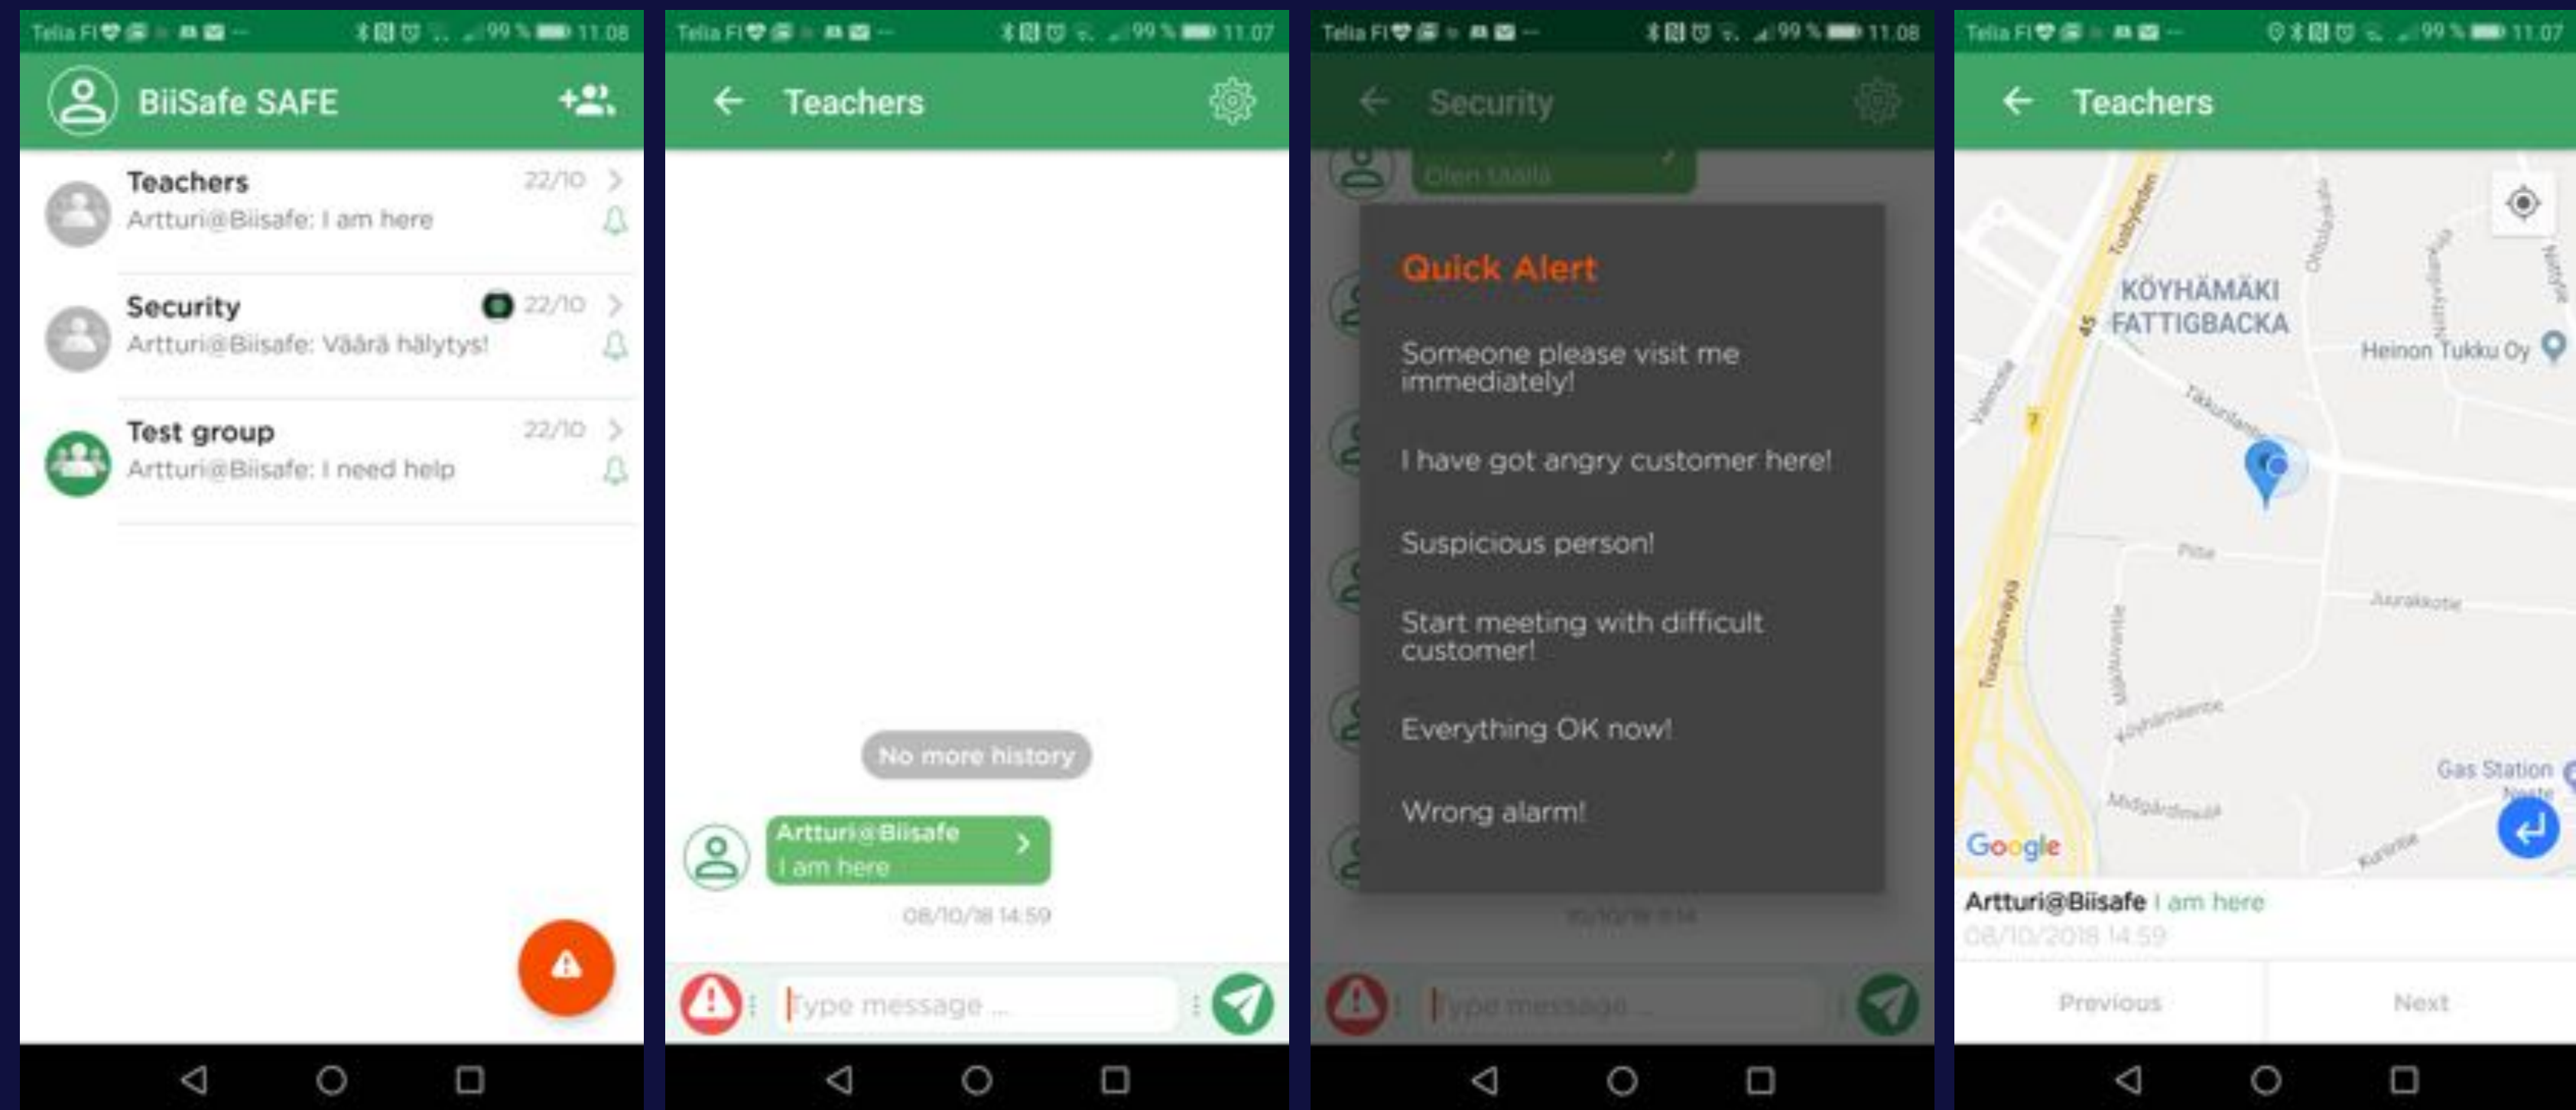

Why Biisafe Site Safety?

Ease of deployment

- Quick to set up
- Affordable and simple to use
- Flexible and scalable
- Fast and easy 3rd party integration

Sens of community

- Social coherence
- Improved feeling of safety
- Immediate help at site
- Preventing distressing situations

Components

Biisafe Buddy/Card
Wireless panic button that sends alerts to the cloud via mobile phone or Link

Biisafe Safe mobile app
Google Play (Android)
Send messages or alerts to the cloud

Biisafe Link
Sends alerts to the cloud
Cover approx. 400m² that can be expanded by adding more units

Biisafe Portal

- Administration and messaging portal used with a browser
- User management and group creation
- Alert sending and locating people
- Group messages
- SMS alerts
- Can be integrated to 3rd party call center
- Compatible with Biisafe Buddy, Biisafe Card, Biisafe Link

BiiSafe Safe mobile app

- Group messages
- Location sharing
- Quick alerts
- Picture sharing
- For Android

Biisafe Buddy and Card

- Enables quick and unnoticable alert
- Douple press or long press sends the alert message
- Message is sent to preselected group via mobile phine or Biisafe Link
- Can be used as fixed alarm button