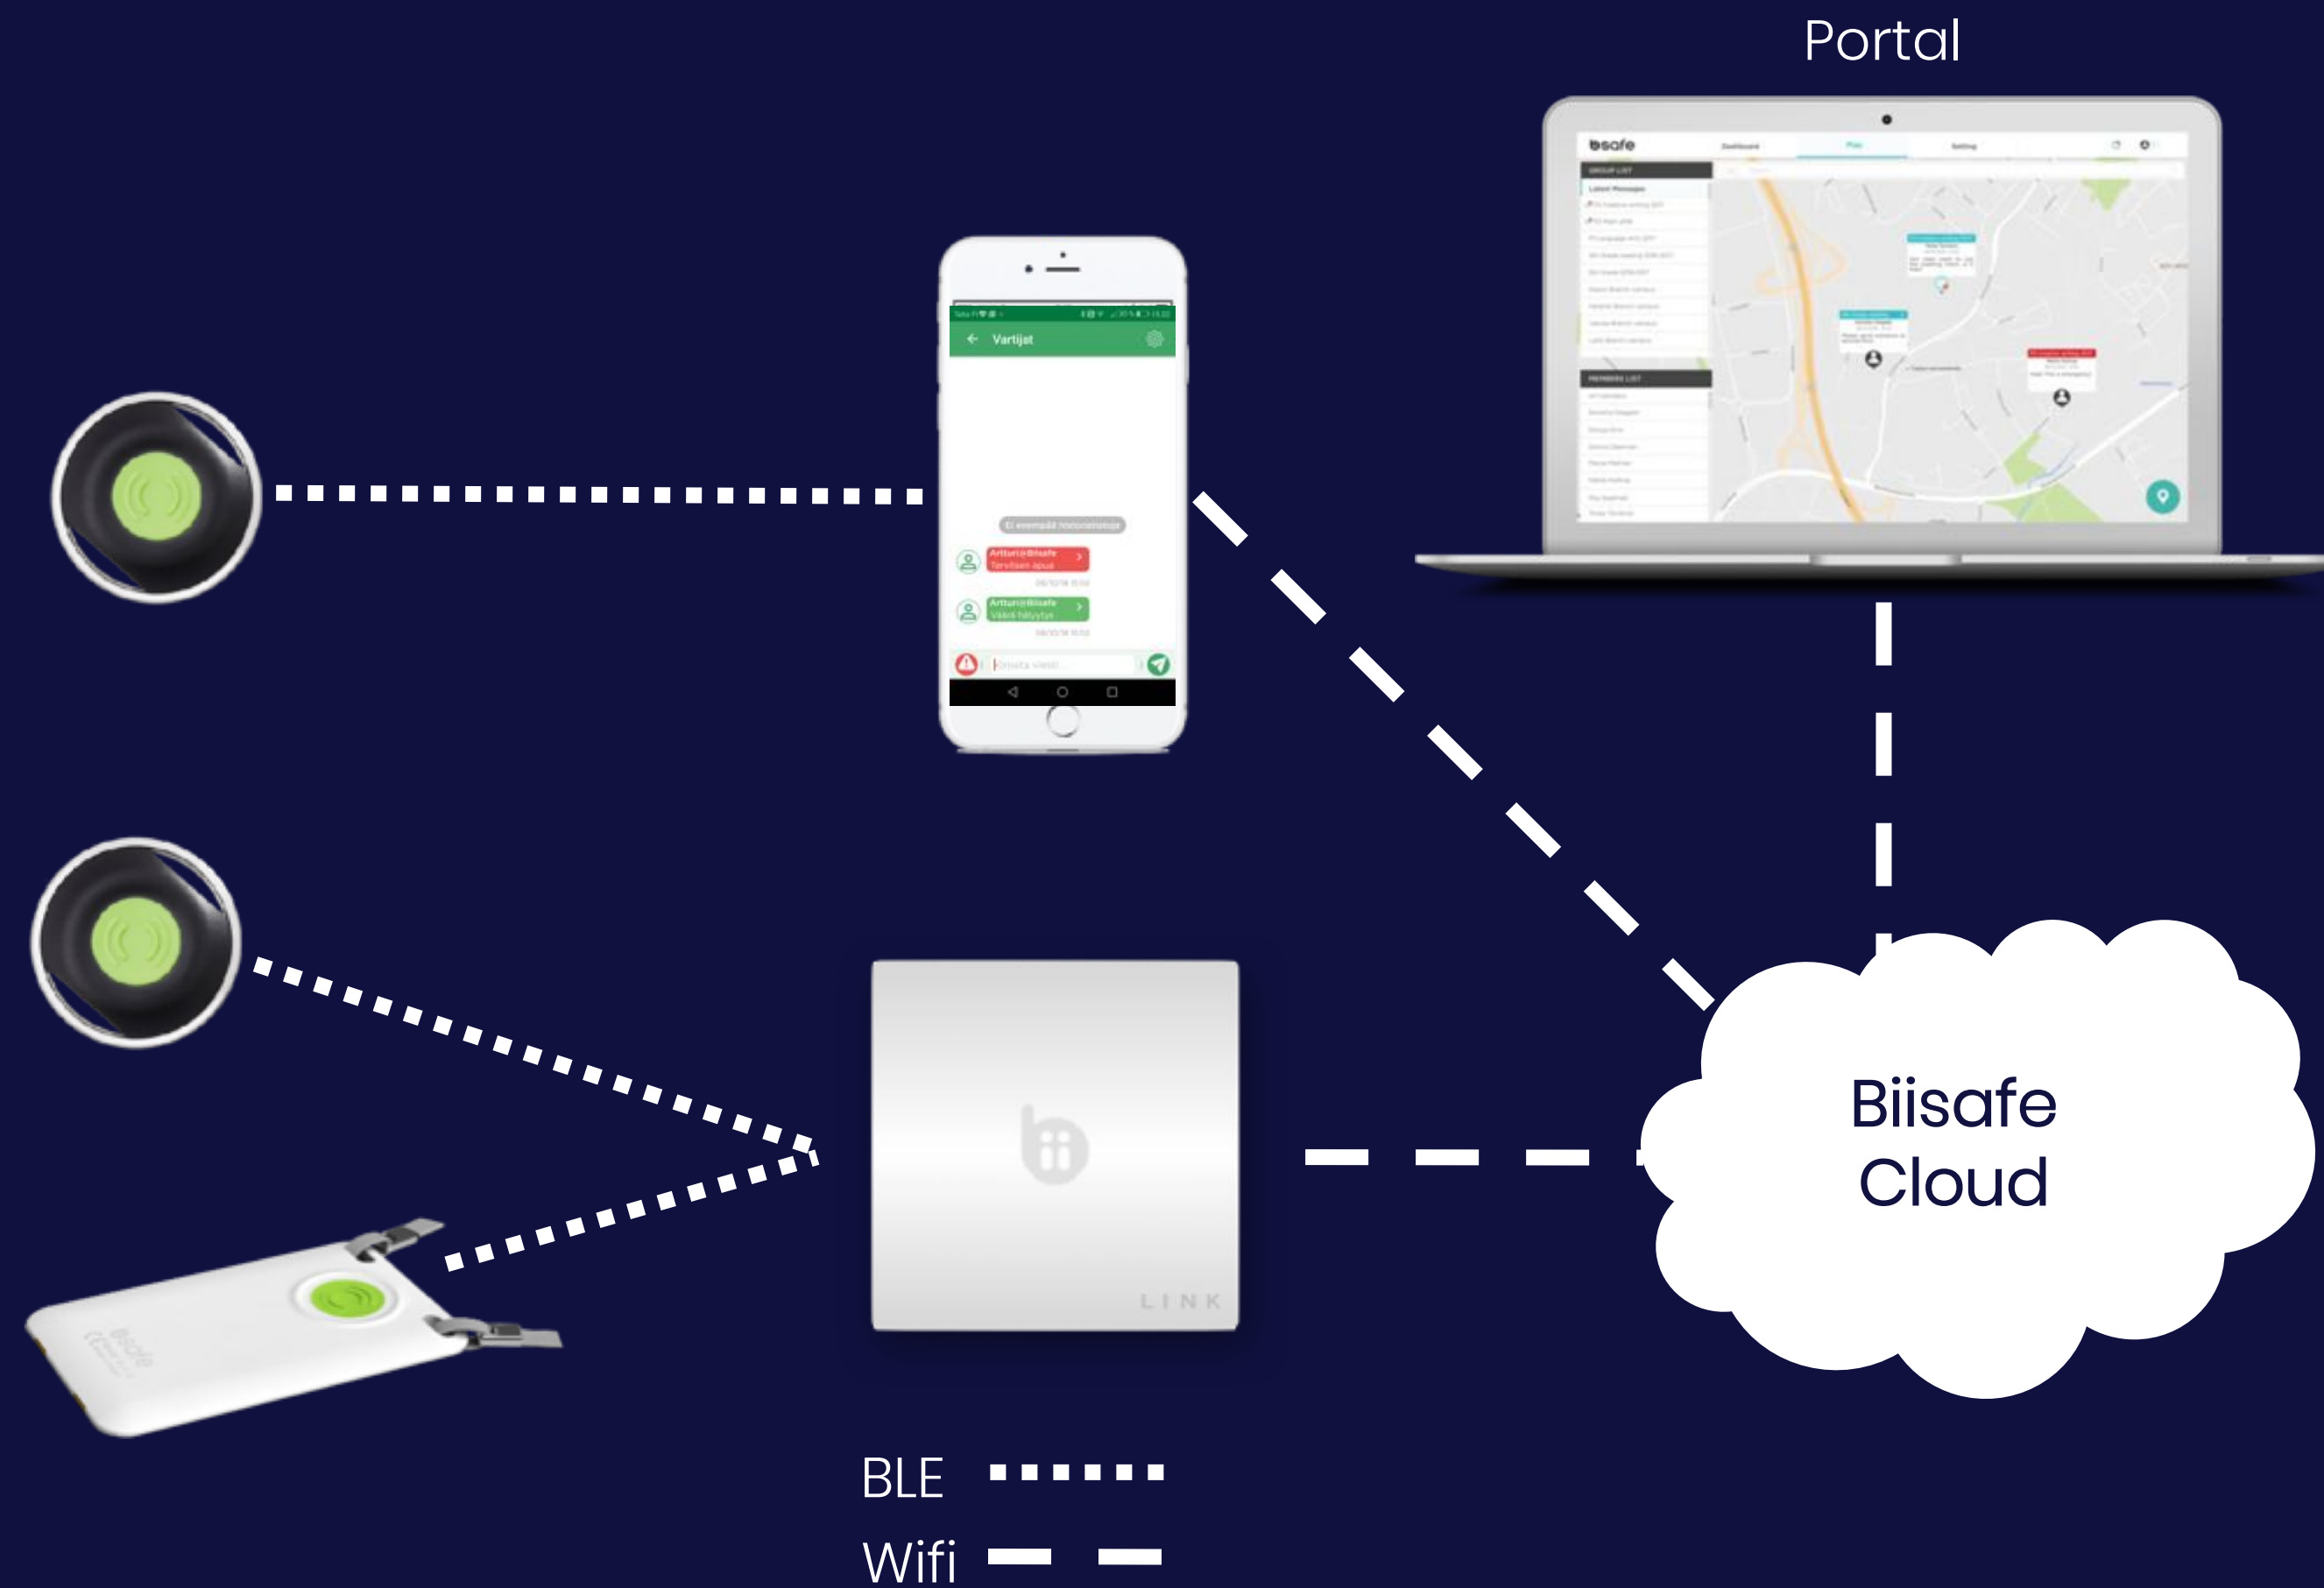

ALERTS

Send alerts with a panic button,
the mobile app or the portal to
selected group or 3rd party e.g.
security company

LOCATION SHARING

Locate user based on user's
mobile phone GPS
functionality or Biisafe Link

Why Biisafe Site Safety?

Ease of deployment

- Quick to set up
- Affordable and simple to use
- Flexible and scalable
- Fast and easy 3rd party integration

Sens of community

- Social coherence
- Improved feeling of safety
- Immediate help at site
- Preventing distressing situations

Components

Biisafe Buddy/Card
Wireless panic button that sends alerts to the cloud via mobile phone or Link

Biisafe Safe mobile app
Google Play (Android)
Send messages or alerts to the cloud

Biisafe Link
Sends alerts to the cloud
Cover approx. 400m² that can be expanded by adding more units

BiiSafe Safe mobile app

- Group messages
- Location sharing
- Quick alerts
- Picture sharing
- For Android

Biisafe Buddy and Card

- Enables quick and unnoticable alert
- Douple press or long press sends the alert message
- Message is sent to preselected group via mobile phine or Biisafe Link
- Can be used as fixed alarm button