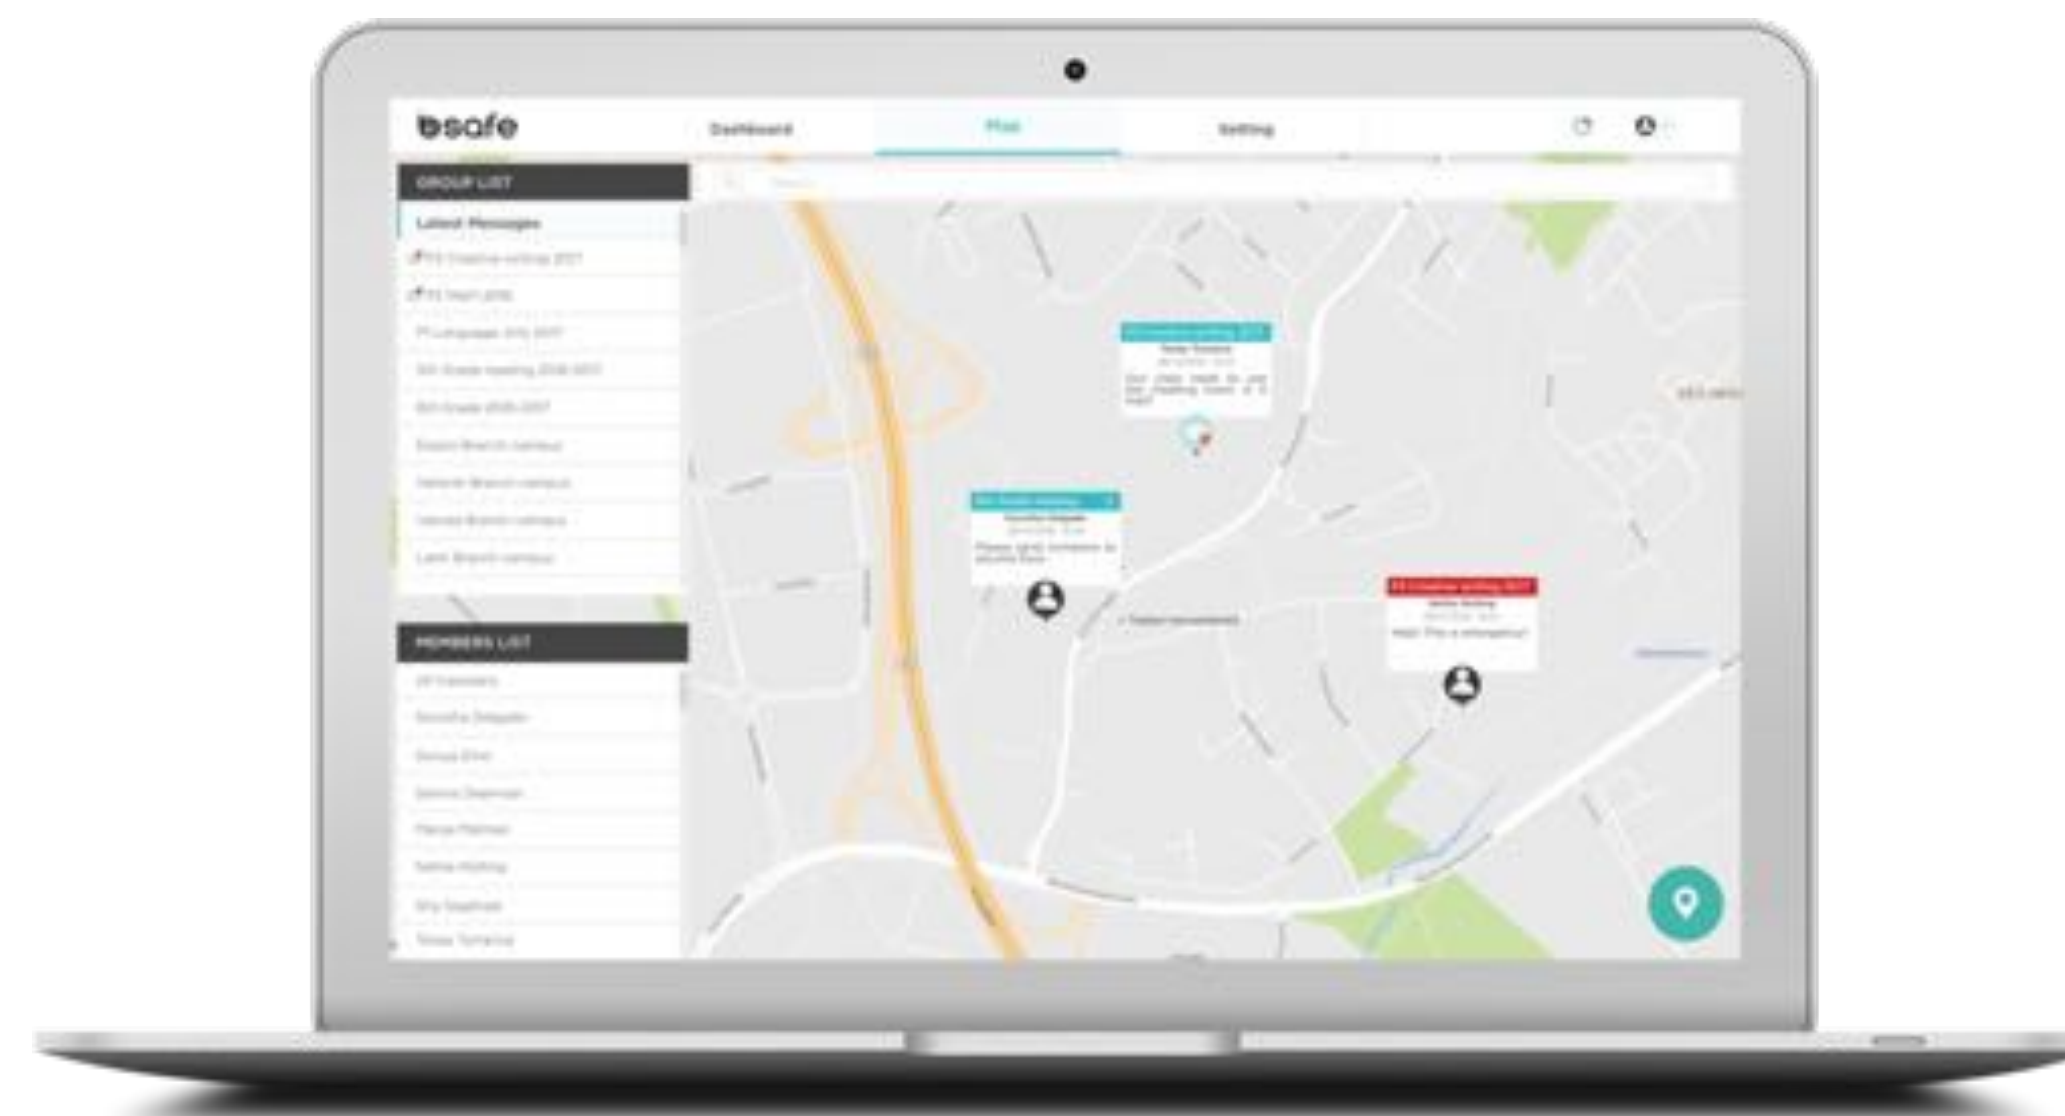

ALERTS

Send alerts with a panic button,
the mobile app or the portal to
selected group or 3rd party e.g.
security company

LOCATION SHARING

Locate user based on user's
mobile phone GPS
functionality or Biisafe Link

Components

Biisafe Buddy/Card
Wireless panic button that sends alerts to the cloud via mobile phone or Link

Biisafe Safe mobile app
Google Play (Android)
Send messages or alerts to the cloud

Biisafe Link
Sends alerts to the cloud
Cover approx. 400m² that can be expanded by adding more units

Biisafe Portal

- Administration and messaging portal used with a browser
- User management and group creation
- Alert sending and locating people
- Group messages
- SMS alerts
- Can be integrated to 3rd party call center
- Compatible with Biisafe Buddy, Biisafe Card, Biisafe Link

BiiSafe Safe mobile app

- Group messages
- Location sharing
- Quick alerts
- Picture sharing
- For Android

Biisafe Buddy and Card

- Enables quick and unnoticable alert
- Douple press or long press sends the alert message
- Message is sent to preselected group via mobile phine or Biisafe Link
- Can be used as fixed alarm button